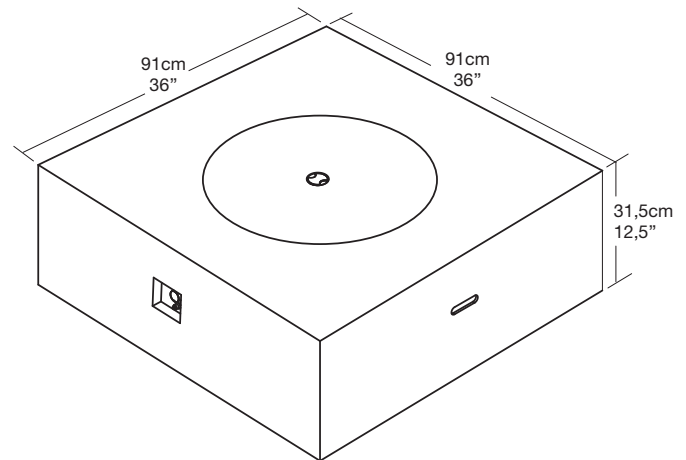

2298187

Propane tank cover **Deco collection** 2 models available

Fire Pit **Deco collection** 5 models available

Content of the Box

- Fire Pit
- Propane regulator with 8.2 FT Universal
- Weather resistant cover
- Box of Lava rock (6 kg)
- User's manual