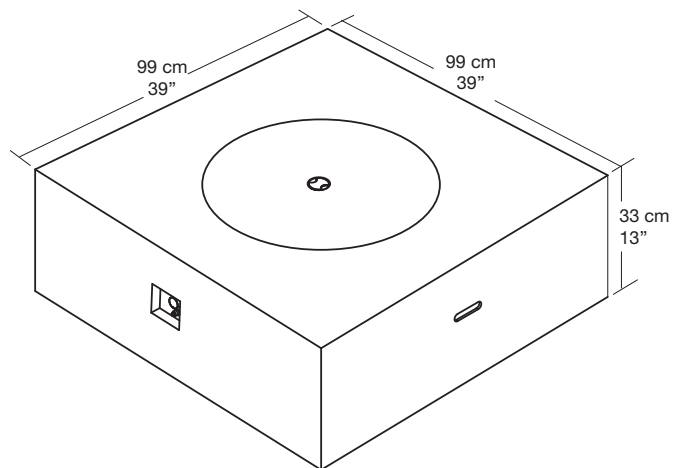

2298191

Propane tank cover **Deco collection** 2 models available

Fire Pit **Deco collection** 5 models available

Content of the Box

- Fire Pit
- Propane regulator with 8.2 FT Universal
- Weather resistant cover
- Box of Lava rock (6 kg)
- User's manual