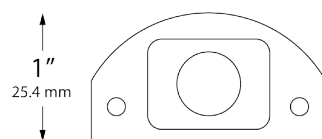

MOUNTING:

Flush mount to deck with stainless bracket and set screws.

WIRING:

Pre-wired with 5' lead.

WARRANTY:

Ten Years.

ORDERING CODE:

490074-BRZ-2700K 490074-BRZ-3000K	
490074-BLK-2700K 490074-BLK-3000K	
490074-WH-2700K 490074-WH-3000K	
490074-SS-2700K 490074-SS-3000K	
490074-CUST-2700K 490074-CUST-3000K	???

DIMENSIONS:

FRONT VIEW

UNDERSIDE VIEW