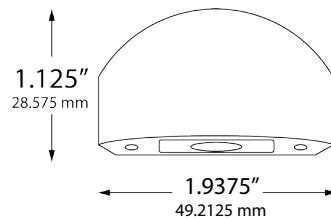

MOUNTING:

Flush mount to deck with stainless bracket and set screws.

WIRING:

Pre-wired with 5' lead.

WARRANTY:

Ten Years.

ORDERING CODE:

490074-BRZ-2700K 490074-BRZ-3000K	
490074-BLK-2700K 490074-BLK-3000K	
490074-WH-2700K 490074-WH-3000K	
490074-SS-2700K 490074-SS-3000K	
490074-CUST-2700K 490074-CUST-3000K	???

DIMENSIONS:

FRONT VIEW

UNDERSIDE VIEW