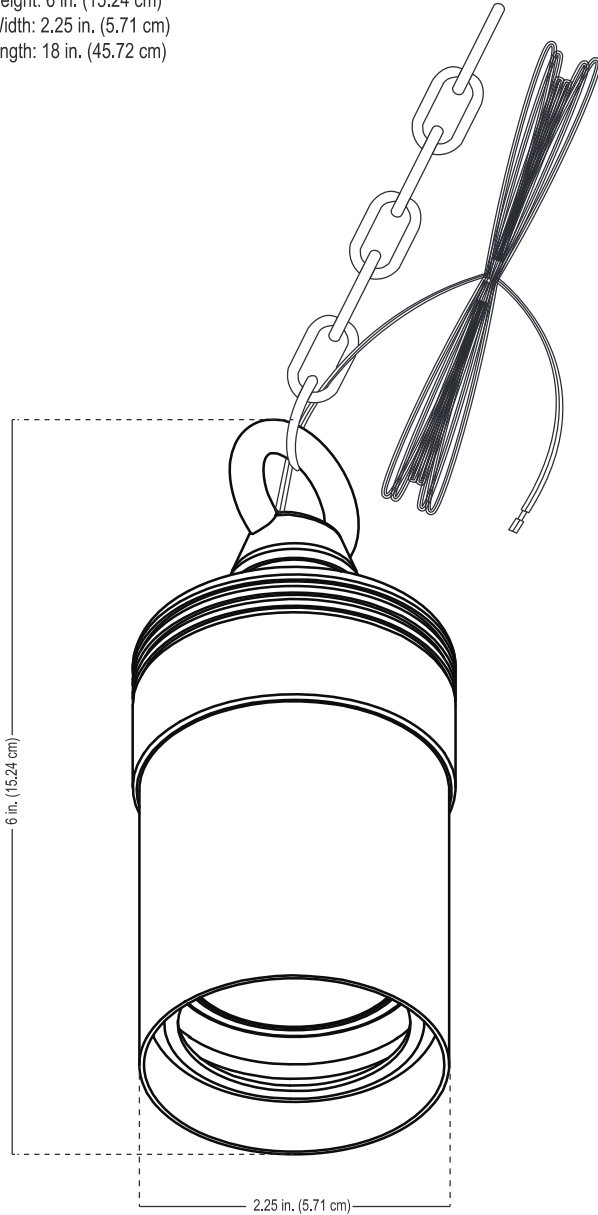

ALLIANCE

Specification Sheet

Model: HL100 (MR16 Hanging Light)

Fixture Height: 6 in. (15.24 cm)
 Fixture Width: 2.25 in. (5.71 cm)
 Chain Length: 18 in. (45.72 cm)

Notes:

Project:
Type:

Specifications and Features:

Body: Brass fixture, aged brass finish

Base: Cast brass base with ring

Shroud: Adjustable brass shroud

Socket: Spring loaded ceramic bi-pin socket with dual contact and lamp clips

Wire: 25' Foot wire lead, 16 awg (UL listed), brown, Pre-connected to the fixture, Pre-stripped for easy wire connection

Chain: Threaded aged brass chain, 18" length

Warranty: Lifetime warranty on fixture housing

Certifications: Complies with the requirements of UL-1838 and CAN/CSA-C22.2 No. 250.7. Identified with the ETL and cETL Listed Mark.

LED Ordering Guide: Model-Lamp Wattage-Lamp Angle

Example:HL100-LED-5W-F

Project:
Type:

MR16 LED Photometric Comparisons

LMR16-LED-6W-F

LMR16-LED-5W-NS

LMR16-LED-5W-F
(also available in Blue, Red, Green and Amber)