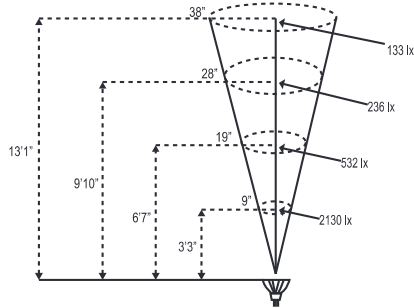

ALLIANCE

Specification Sheet

Model: HL100 (MR16 Hanging Light)

Fixture Height: 6 in. (15.24 cm)
 Fixture Width: 2.25 in. (5.71 cm)
 Chain Length: 18 in. (45.72 cm)

Notes:

Project:
Type:

Specifications and Features:

Body: Brass fixture, aged brass finish

Base: Cast brass base with ring

Shroud: Adjustable brass shroud

Socket: Spring loaded ceramic bi-pin socket with dual contact and lamp clips

Wire: 25' Foot wire lead, 16 awg (UL listed), brown, Pre-connected to the fixture, Pre-stripped for easy wire connection

Lamp Options

Model #	Base Type	Angle	Wattage	Lumen Output
LMR16-LED-4W-NS	MR16	15°	4w	250lm
LMR16-LED-4W-F	MR16	45°	4w	250lm
LMR16-LED-4W-WF	MR16	60°	4w	250lm
LMR16-LED-5W-NS	MR16	15°	5w	310lm
LMR16-LED-5W-F	MR16	45°	5w	310lm
LMR16-LED-5W-WF	MR16	60°	5w	310lm
LMR16-LED-6W-F	MR16	45°	6w	400lm
LMR16-35-36-XH (Halogen)	MR16	45°	35w	310lm

LED Ordering Guide: Model-Lamp Wattage-Lamp Angle

Example:HL100-LED-5W-F

Project:
Type:

MR16 LED Photometric Comparisons

LMR16-LED-6W-F

LMR16-LED-5W-NS

LMR16-LED-5W-F
(also available in Blue, Red, Green and Amber)