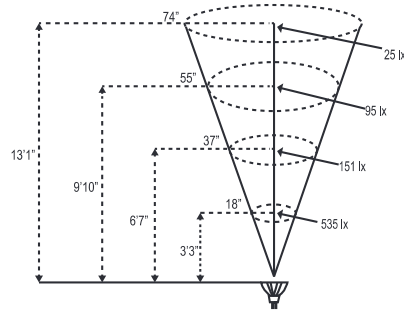

Project:
Type:

MR16 LED Photometric Comparisons

LMR16-LED-6W-F