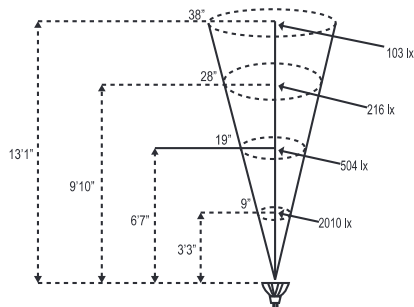

Project:
Type:

MR16 LED Photometric Comparisons