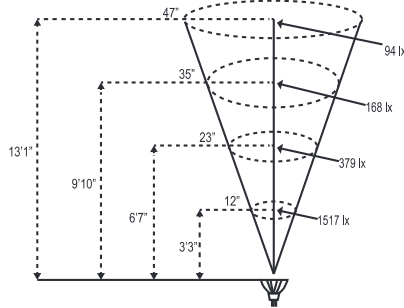

Lamp Options

Model #	Base Type	Angle	Wattage	Lumen Output
LMR16-LED-4W-NS	MR16	15°	4w	250lm
LMR16-LED-4W-F	MR16	45°	4w	250lm
LMR16-LED-4W-WF	MR16	60°	4w	250lm
LMR16-LED-5W-NS	MR16	15°	5w	310lm
LMR16-LED-5W-F	MR16	45°	5w	310lm
LMR16-LED-5W-WF	MR16	60°	5w	310lm
LMR16-LED-6W-F	MR16	45°	6w	400lm
LMR16-35-36-XH (Halogen)	MR16	45°	35w	310lm

LED Ordering Guide: Model-Lamp Wattage-Lamp Angle

Example:HL100-LED-5W-F

Project:
Type:

MR16 LED Photometric Comparisons

LMR16-LED-6W-F

LMR16-LED-5W-NS

LMR16-LED-5W-F
(also available in Blue, Red, Green and Amber)