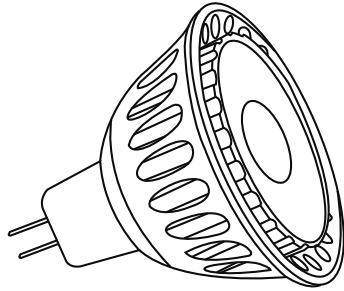

Project:
Type:

MR16 LED Photometric Comparisons

LMR16-LED-6W-F