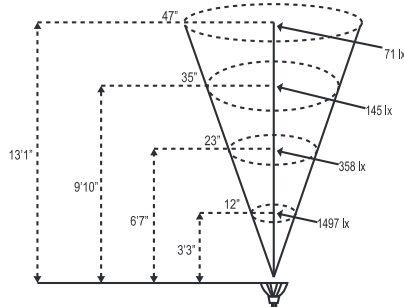

Project:
Type:

MR16 LED Photometric Comparisons