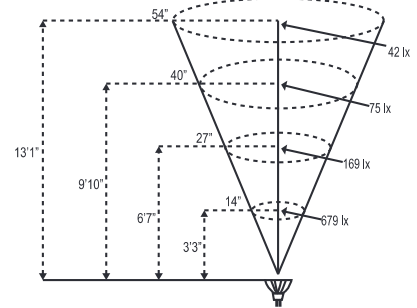

LMR16-LED-5W-WF