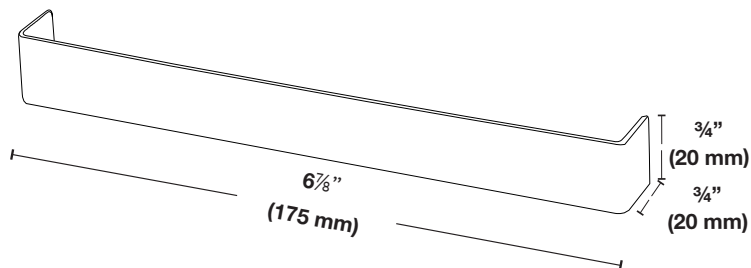

PROJET:

Specifications

Material	• Aluminium • Nickel Brossé
Finition	• Brushed Nickel (3) • Dark Brown (4) • Sand (SD) • Aluminum is painted with powdercoating process
Installation	• Simply screw the screw on each side of the finish • 2 screws included
Warranty	• 3 years limited

Information de commande

Modèle

SWL00

Couleur

Finishing plate
for hardscape
light Led 7"

— **3** - Nickel brossé

— **4** - Brun foncé

— **3SD** - Beige sable

Avis : Toutes les cotes peuvent être modifiées sans préavis.