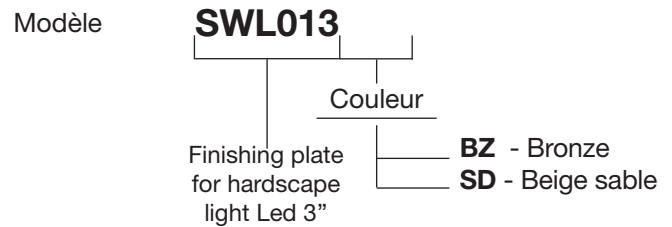

Information de commande

Avis : Toutes les cotes peuvent être modifiées sans préavis.