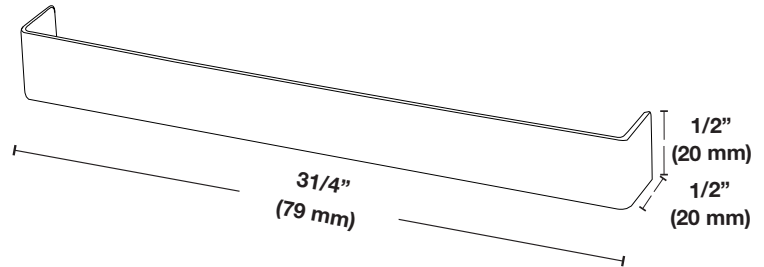

PROJET:

Specifications

- **Material**
  - Aluminium
  - Nickel Brossé
- **Finition**
  - Bronze (4)
  - Sand (SD)
  - Aluminium is painted with powdercoating process
- **Installation**
  - Simply screw the screw on each side of the finish
  - 2 screws included
- **Warranty**
  - Limited 3 years