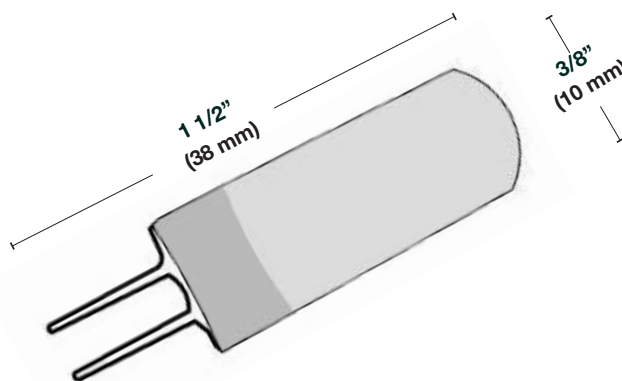

## Specifications

<b>Lamp</b>	T3 Frosted
<b>Base</b>	GU4
<b>Voltage</b>	AC/DC 12 Volts
<b>Type</b>	LED (Light emitting diode)
<b>Consumption</b>	2 watts
<b>Light incadescent Equivalence</b>	15 Watts
<b>Beamsread</b>	360°
<b>Color Temperature</b>	2700 or 3000 Kelvin depending on model
<b>Luminous Flux</b>	210 lumens
<b>Color Rendering</b>	CRI 80+
<b>Average Life</b>	25 000 hours
<b>MOL</b>	1 1/2" (38 mm)
<b>Usage</b>	Compatible with closed luminaires
<b>Dimmable</b>	Yes
<b>Certification</b>	The lamp has been tested by Intertek and complies with UL 1838 and CSA C22.2 No. 250.7
<b>Warranty</b>	Limited 5 years

### Order information

Model	<b>SWL30</b>
	Color temperature
	T3
	Frosted bulb
	12 V
	2 watts
	2 - 2700K
	3 - 3000K